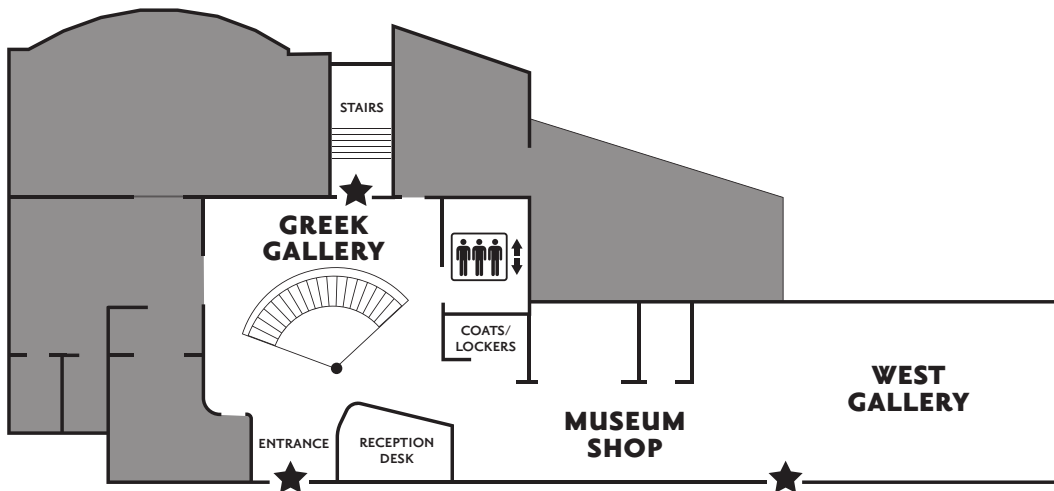

UPPER LEVEL

WELCOME

The Icon Museum and Study Center illuminates the art of the sacred icon for a global audience. It serves as a leading center for dialogue on icons as a diverse and living tradition. It inspires learning and understanding through innovative exhibitions, programs, and scholarship.

MAIN LEVEL

SCAN FOR
MEMBERSHIP
INFORMATION

LOWER LEVEL

SCAN FOR
MOBILE TOUR

★ - indicates exits