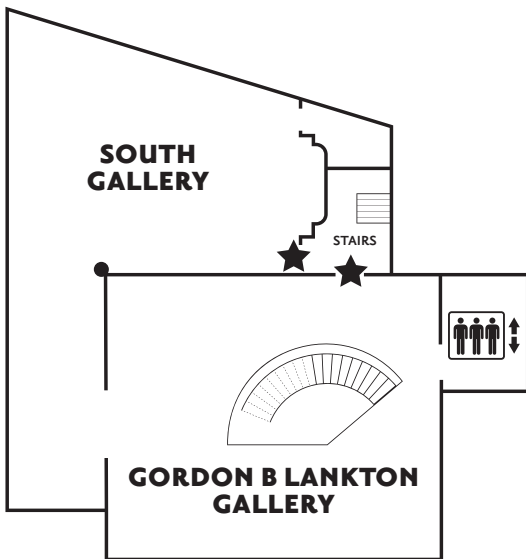

UPPER LEVEL

WELCOME

The Icon Museum and Study Center illuminates the art of the sacred icon for a global audience. It serves as a leading center for dialogue on icons as a diverse and living tradition. It inspires learning and understanding through innovative exhibitions, programs, and scholarship.

MAIN LEVEL

SCAN FOR
MEMBERSHIP
INFORMATION

LOWER LEVEL

SCAN FOR
MOBILE TOUR

★ - indicates exits